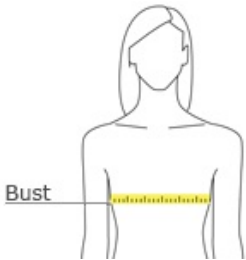

# Junior Ladies Racerback Tank DT237

Our semi-fitted tank is 100% comfortable—and 100% layerable. Racerback detail lends casual, athletic style.

- 3.5-ounce, 60/40 cotton/poly
- 40-singles sueded fine jersey
- Self-fabric binding on neck and armholes

### HOW TO MEASURE

**BUST**  
With arms down at sides, measure around the upper body, under arms and around the fullest part of the bust.